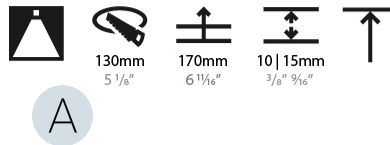

PHYSICAL

Shape: Round
Diameter (mm): 139
Diameter (in): 5 1/2
Height (mm): 151
Height (in): 5 15/16
Ceiling Thickness (mm): 10 / 12.5 / 15
Ceiling Thickness (in): 3/8 or 1/2 or 9/16
Min. Recessing Depth (mm): 170
Min. Recessing Depth (in): 6 11/16
Light Distribution: Downlight
Weight (kg): 0.926
Weight (lbs): 2.04
Fixture Finish: SSR / BKV / CWI / CRY / HAB / UFT / ITA / RUA / FTG / MYG / LOD / PUS / FRO / FUP / KIA / POP / BLS / SPG / MEY / GOH / GUM / CHC / COM / ABZ / JAG / OBR / MOS / ROR
Fixture Material: Aluminum Die Cast
Cut-out Measurements: 130mm / 5 1/8"

ELECTRICAL

Lamp Type: LED (Zhaga Standard)
Input Wattage (W): 28.6
Total Output Wattage (W): 26.4
Dimming: Tri-Mode (Non-Dimming and Phase Dimming (120Vac only) and 0-10V Dimming)
Driver Included: No
Driver Location: Recessed Housing
Driver Type: Constant Current - Universal
Driver Class: Class 2
Housing: See components
Input Voltage (V): 120 - 277
Constant Current (MA): 700

LED

Number of LEDs: 1
Color Temperature (°K): 2700 / 3000 / 3500 / 4000
Max. Delivered Lumen (lm): 2030 / 2080 / 2186 / 2230
Nominal Lumen (lm): 3210 / 3290 / 3459 / 3530
CRI: >90 CRI
Efficiency (%): 0.631
Lamp Life (hrs): 50000

OPTICAL

Reflector: 20 / 25 / 40

RATINGS AND CERTIFICATIONS

Certified By: Certified for North American Standards
IP rating: IP20